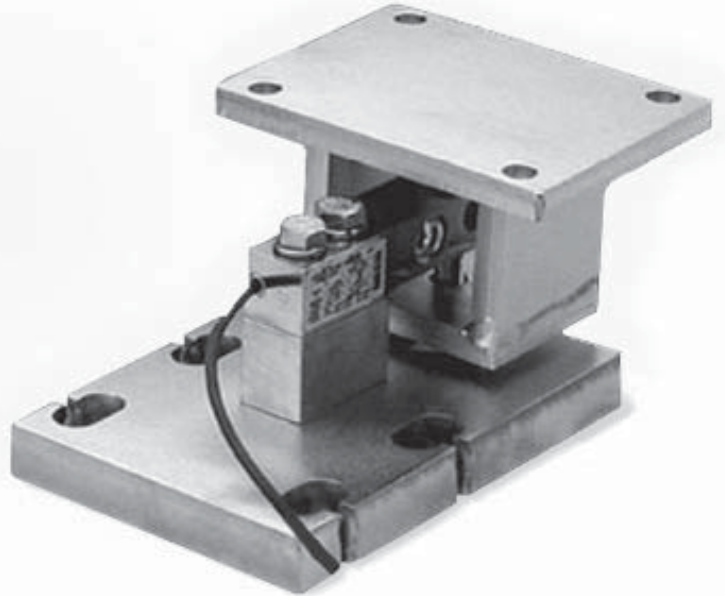

# Duramount III Load Cell Mount

Available in Mild Steel or Stainless Steel

Dimensions (inches)		
	1 - 5K	10K
A	6.0	6.0
B	4.5	4.5
C	0.75	0.75
D	1.25	1.25
E	3.0	3.0
F	1.25 X 0.62 slot	1.25 X 0.62 slot
G	5.0	5.0
H	4.0	4.0
I	0.5	0.5
J	0.75	0.75
K	5.0	5.0
L	6.5	6.5
M	0.53	0.53
N	0.5	0.5
O	5.25	5.5
P	10.25	11.25
Q	8.75	10.0
R	1.0	1.0
S	4.15	4.56