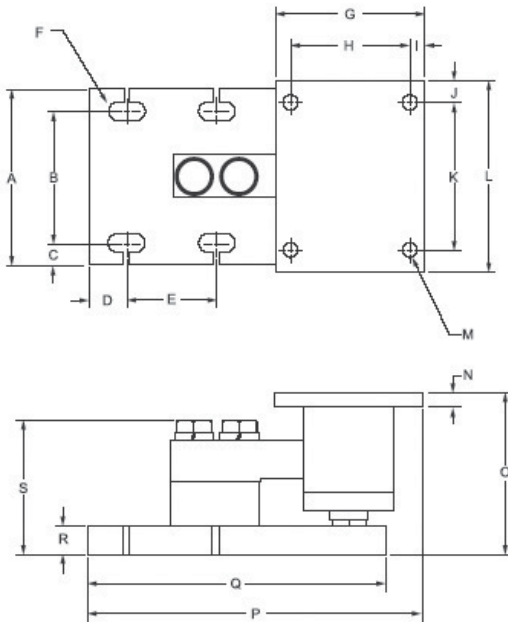

# Duramount III Load Cell Mount

Available in Mild Steel or Stainless Steel

Dimensions (inches)		
	1 - 5K	10K
A	6.0	6.0
B	4.5	4.5
C	0.75	0.75
D	1.25	1.25
E	3.0	3.0
F	1.25 X 0.62 slot	1.25 X 0.62 slot
G	5.0	5.0
H	4.0	4.0
I	0.5	0.5
J	0.75	0.75
K	5.0	5.0
L	6.5	6.5
M	0.53	0.53
N	0.5	0.5
O	5.25	5.5
P	10.25	11.25
Q	8.75	10.0
R	1.0	1.0
S	4.15	4.56

## Salter Brecknell Weighing Products

a division of Avery Weigh-Tronix  
1000 Armstrong Dr.

Fairmont, MN 56031

Toll free: 800-637-0529

Tel: 507-238-8702 Fax: 507-238-8271

e-mail: [sales@salterbrecknell.com](mailto:sales@salterbrecknell.com)